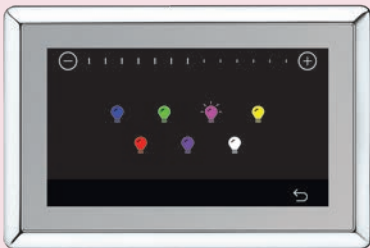

- + High-powered recessed LED light fixture - 4.25" diameter
- + Natural white light, equivalent to a 60-watt incandescent bulb

ChromaSense Spa Option with Solid-Brass Trim Ring with Polished Chrome Finish