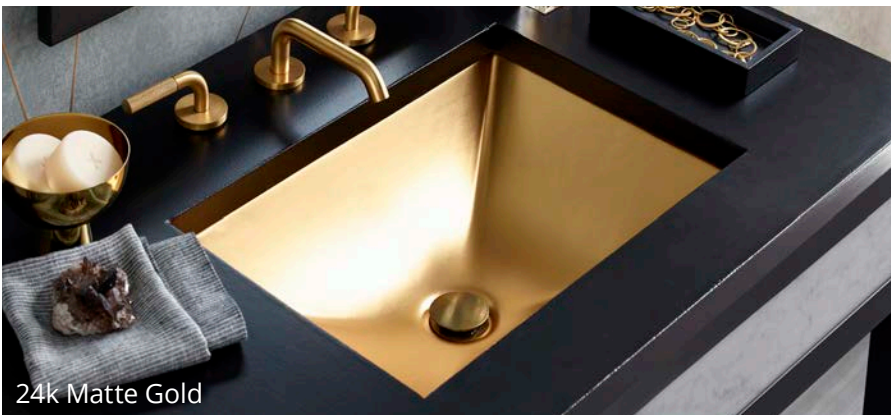

Rendezvous 24k Matte Gold

Rendezvous

Kitchen Sink

33" x 19.5" x 10"

Available Finishes:

24k Matte Gold (shown)

PMK3320-G (\$3,798)

Platinum

PMK3320-P (\$3,598)

Silver

PMK3320-S (\$3,298)

Dreamer

Kitchen Sink

30" x 17.75" x 10"

Available Finishes:

24k Matte Gold

PMB1515-S (\$1,845)

24k Matte Gold

Silver/White

Bliss | Bathroom Sink | 16" x 4.5"

Metal Glazed Inside & Out: 24k Matte Gold (shown) PML1616-G (\$2,198) | Platinum PML1616-P (\$2,098) | Silver PML1616-S (\$1,898)
 With Matte White Interior: 24k Matte Gold/White PML1616-GW (\$1,998) | Platinum/White PML1616-PW (\$1,898)
 Silver/White (shown) PML1616-S (\$1,698)

24k Matte Gold

Platinum

Amara | Bathroom Sink | 20" x 14" x 4.75"

Available Finishes: 24k Matte Gold (shown) PML2014-G (\$1,998) | Platinum (shown) PML2014-P (\$1,898) | Silver PML2014-S (\$1,698)

NEW: NATIVESTONE® CHARCOAL FINISH Available for all NativeStone products!