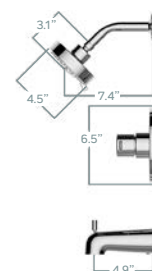

Tub and Shower Trim Kit

- 6-Function shower head with Touch-Clean® spray holes
- Fits Delta® MultiChoice® rough only
- Includes Delta 13-Series PB cartridge
- Rough sold separately
- 1.5 gpm flow rate
- Slip-on tub spout

PTT188792-BL

Matte Black finish (shown)

PTT188792-BN

Brushed Nickel finish

PTT188792

Chrome finish

Available less shower head models

PTT188792-LHD

Chrome finish

Product
Dimensions