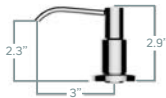

Matte Black finish (shown)

RP70249SS

Stainless Steel finish

RP70249

Chrome finish

Product
Dimensions

PRECEPT

Kitchen Escutcheon