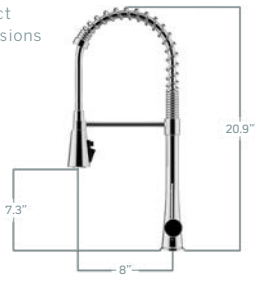

Precept® Kitchen Collection

FINISH
OPTIONS

Matte
Black

Stainless
Steel

Chrome

PRECEPT

Single-Handle Commercial Kitchen Faucet

- Ceramic Disc valve
- 3-function pull-down sprayer with POWERinse™
- 1, 2, 3 or 4-hole sink applications
- Optional escutcheon not included
- 1.5 gpm flow rate
- 30" Flexible supply lines
- 3/8" compression connection

P7948LF-BL

Matte Black finish (shown)

P7948LF-SS

Stainless Steel finish

P7948LF

Chrome finish

Product
Dimensions