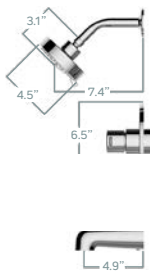

PRECEPT

Valve Only Trim Kit

- Includes Delta 13-Series PB cartridge
- Fits Delta MultiChoice rough only
- Rough sold separately

PTT188762-BL

Matte Black finish (shown)

PTT188762-BN

Brushed Nickel finish

PTT188762

Chrome finish

ADA

Product
Dimensions