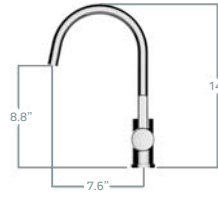

Single-Handle Kitchen Faucet with Spray

- Ceramic Disc valve
- 2 or 4-hole sink application
- High-arc spout swivels 360°
- Optional escutcheon included
- 1.5 gpm flow rate
- 20" flexible supply lines
- 3/8" compression connection

P199152LF-BL

Matte Black finish (shown)

P199152LF-SS

Stainless Steel finish

P199152LF

Chrome finish

Product
Dimensions