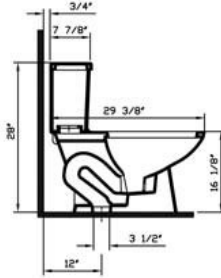

PRODUCT

SPECS

MODEL #

LIST PRICE

Elongated
5178-XXX-5255

One Piece
Toilet

ADA

*\$450.00**